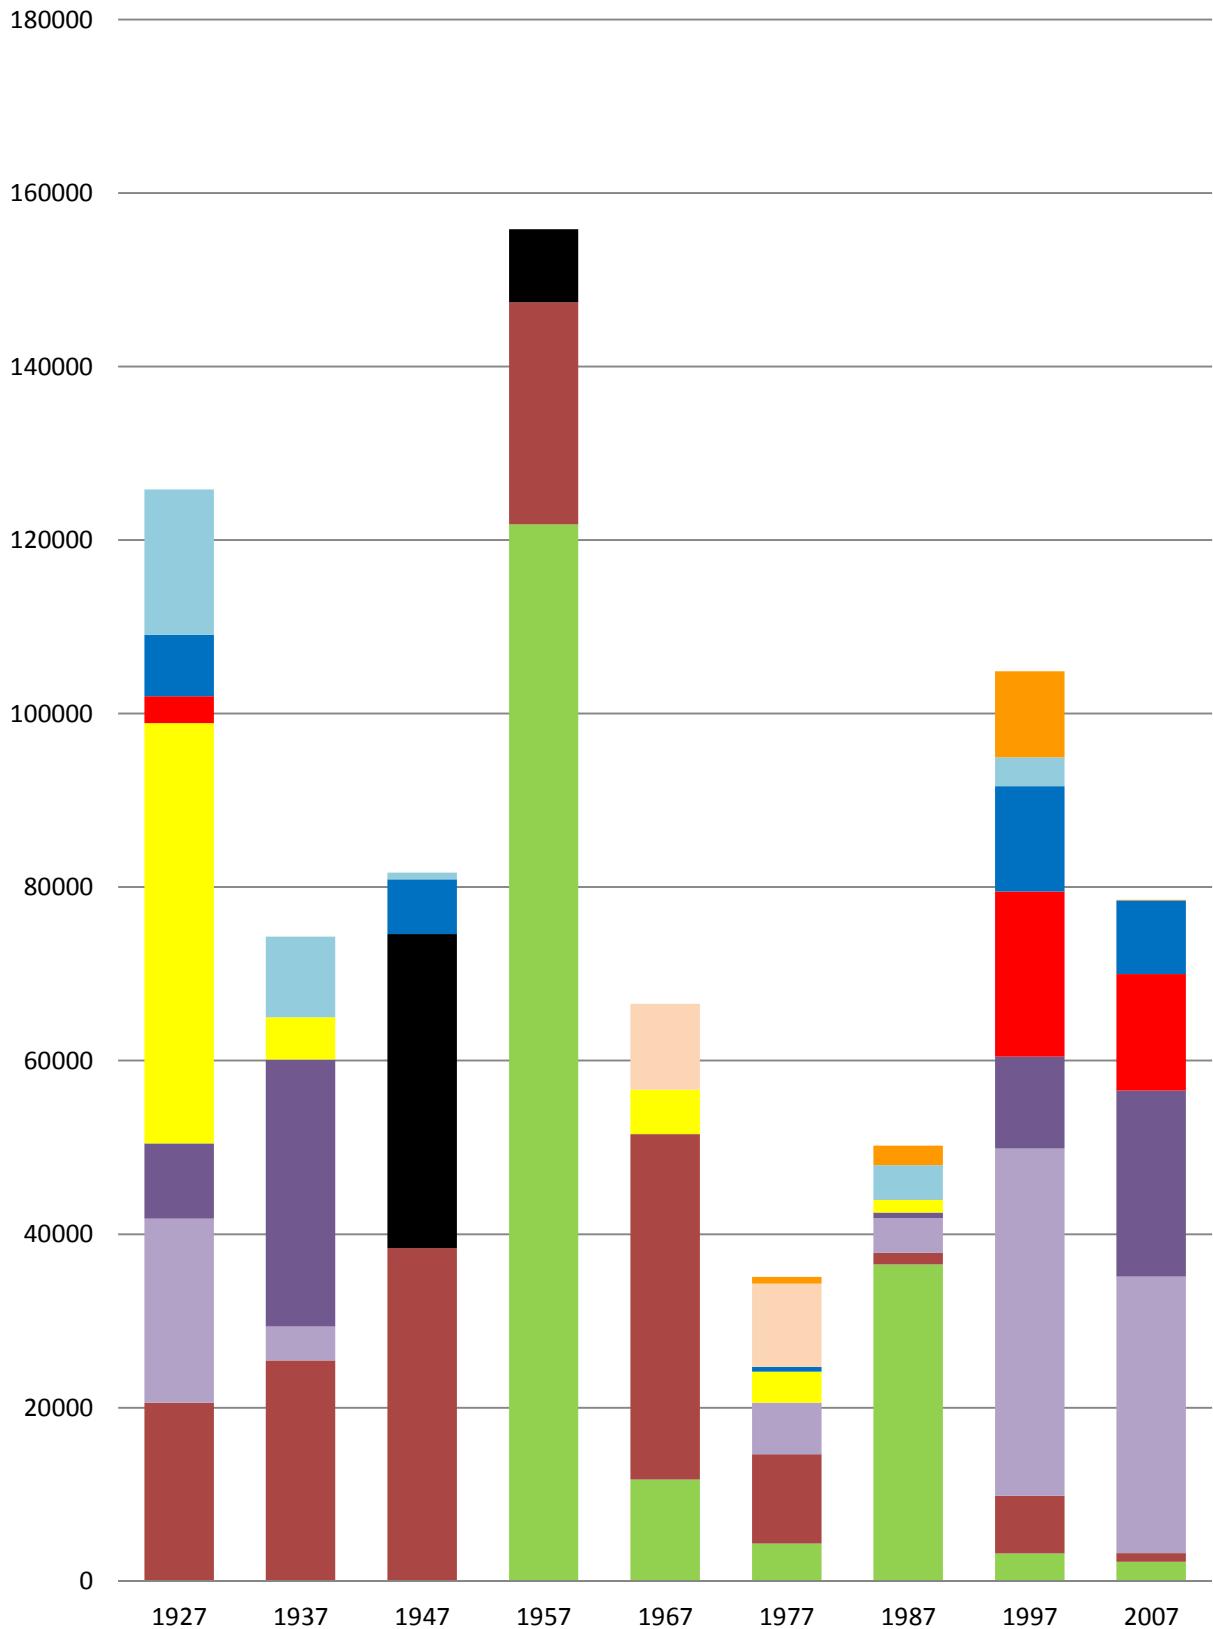

The Friends' Grants by decade

- 23% Whiteknights Campus
- 22% Halls
- 14% Academic depts
- 9% Sports
- 8% London Rd
- 6% Portraits
- 5% Museums
- 4% Great Hall
- 4% University Library
- 3% University SCR
- 2% Other